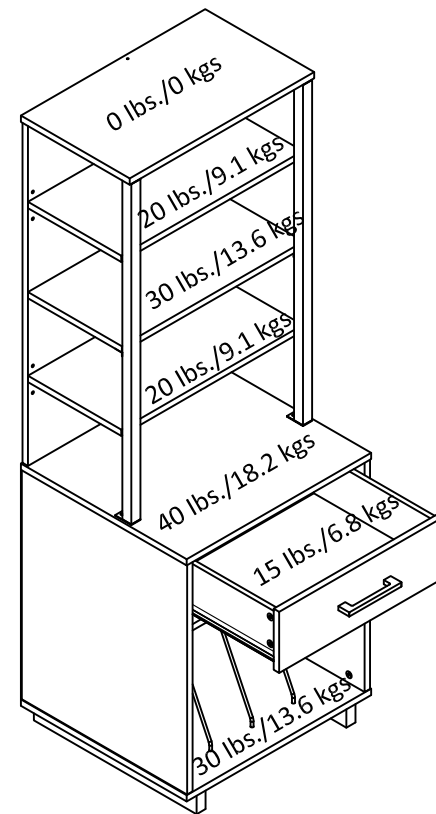

### Wood Breakdown:

PB:2.7%

MDF:89%

Total Storage:7.16cubic feet

### Overall Product Size:

20"W x 17.99"D x 57.48"H

50.8cm W x 45.69cm D x146cm H

### Maximum Weight Capacities

Unit Weight: 57.42 lbs (26.1 kg)