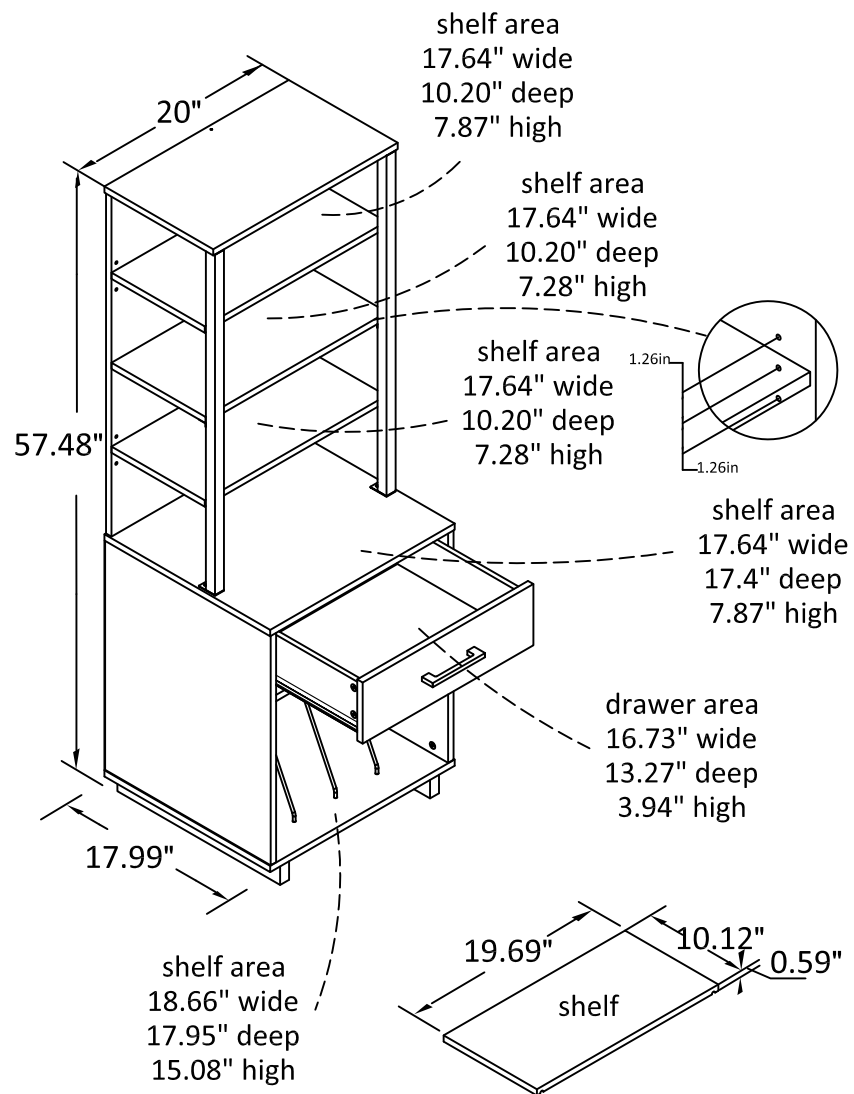

# Record console

### Wood Breakdown:

PB:2.7%

MDF:89%

Total Storage:7.16cubic feet

### Overall Product Size:

20"W x 17.99"D x 57.48"H

50.8cm W x 45.69cm D x146cm H

### Maximum Weight Capacities

Unit Weight: 57.42 lbs (26.1 kg)