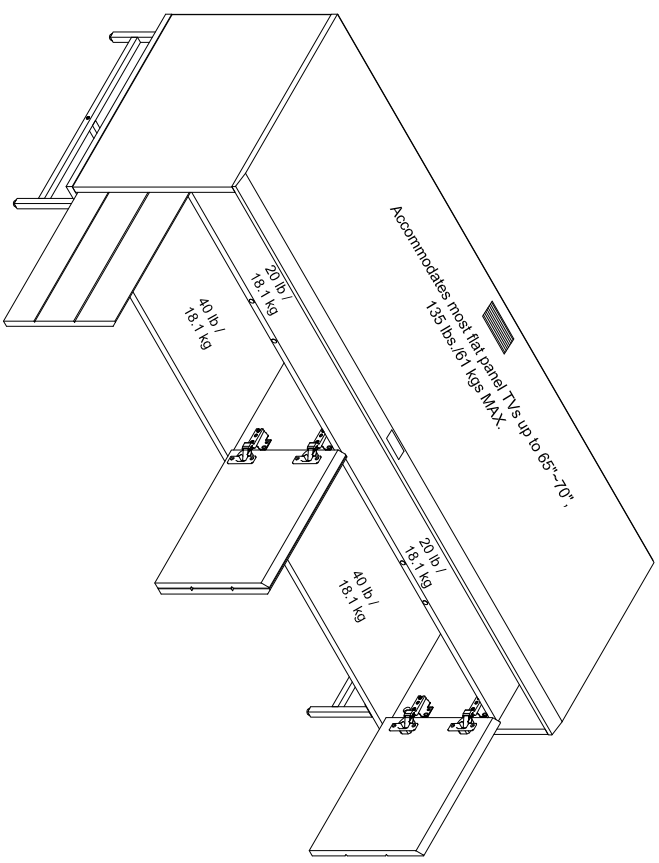

# 4156335COM -Reznor TV Stand

Wood Breakdown:  
 MDF 40%, PB 60%.  
 Total storage: 1.8 cubic feet

Overall Product Size:  
 62" W x 19.5" D x 22.875" H  
 157.5cm W x 49.5cm D x 58.2cm H

Maximum Weight Capacities  
 Unit Weight: 63.8lbs. (38.9kg)