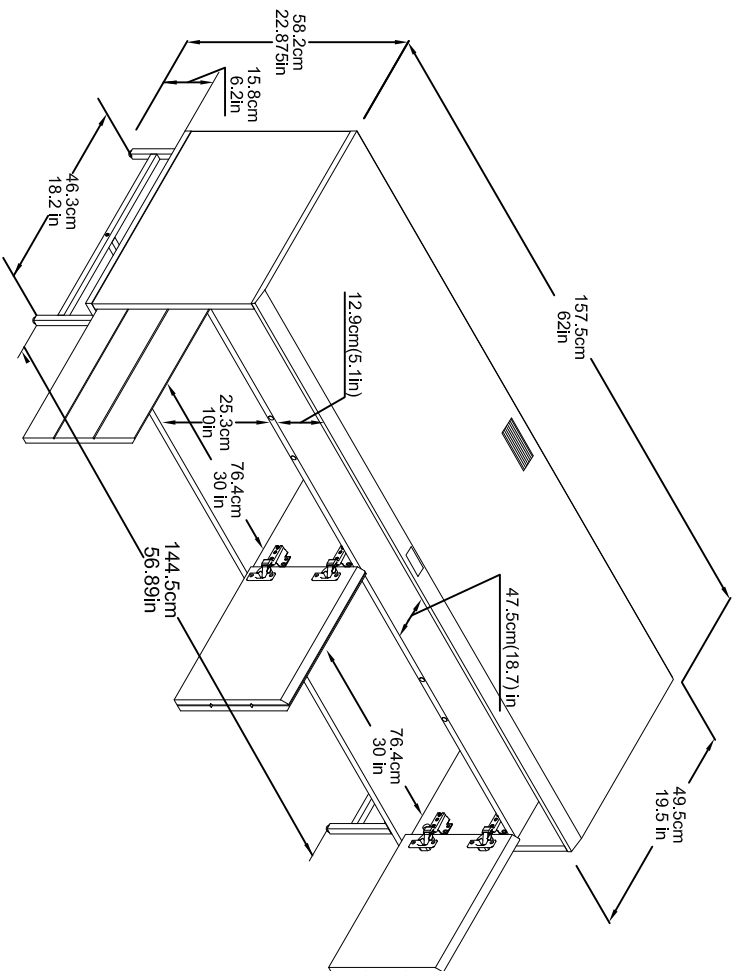

# 4156335COM -Reznor TV Stand

Wood Breakdown:  
 MDF 40%, PB 60%.  
 Total storage: 1.8 cubic feet

Overall Product Size:  
 62" W x 19.5" D x 22.875" H  
 157.5cm W x 49.5cm D x 58.2cm H

Maximum Weight Capacities  
 Unit Weight: 63.8lbs. (38.9kg)