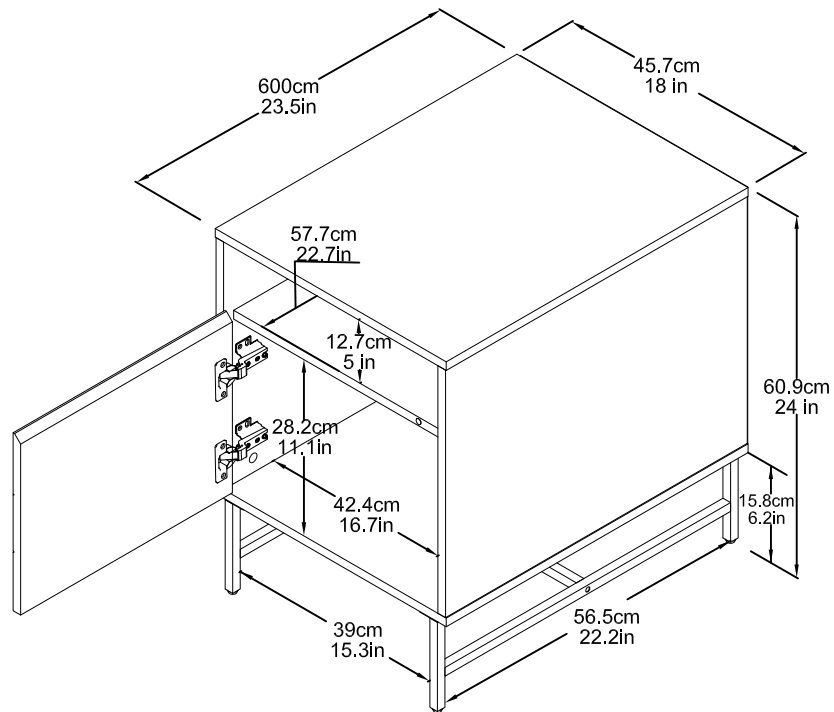

6225335COM -Reznor End Table

Wood Breakdown:
MDF 13%, PB 87%.
Total storage: 0.64 cubic feet

Overall Product Size:
18" W × 23.5" D × 24" H
45.7cm W × 60cm D × 60.9cm H

Maximum Weight Capacities
Unit Weight: 38.6lbs. (17.58 kg)