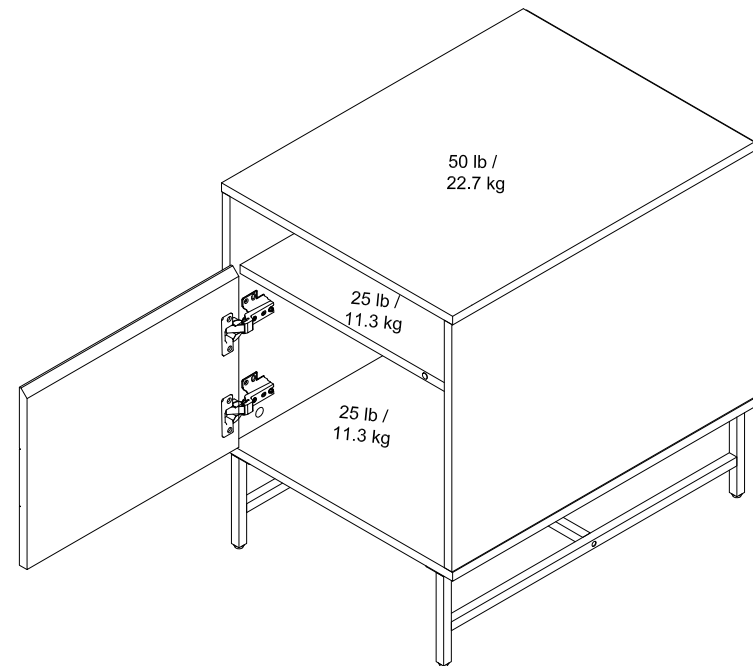

6225335COM -Reznor End Table

Wood Breakdown:
MDF 13%, PB 87%.
Total storage: 0.64 cubic feet

Overall Product Size:
18" W × 23.5" D × 24" H
45.7cm W × 60cm D × 60.9cm H

Maximum Weight Capacities
Unit Weight: 38.6lbs. (17.58 kg)