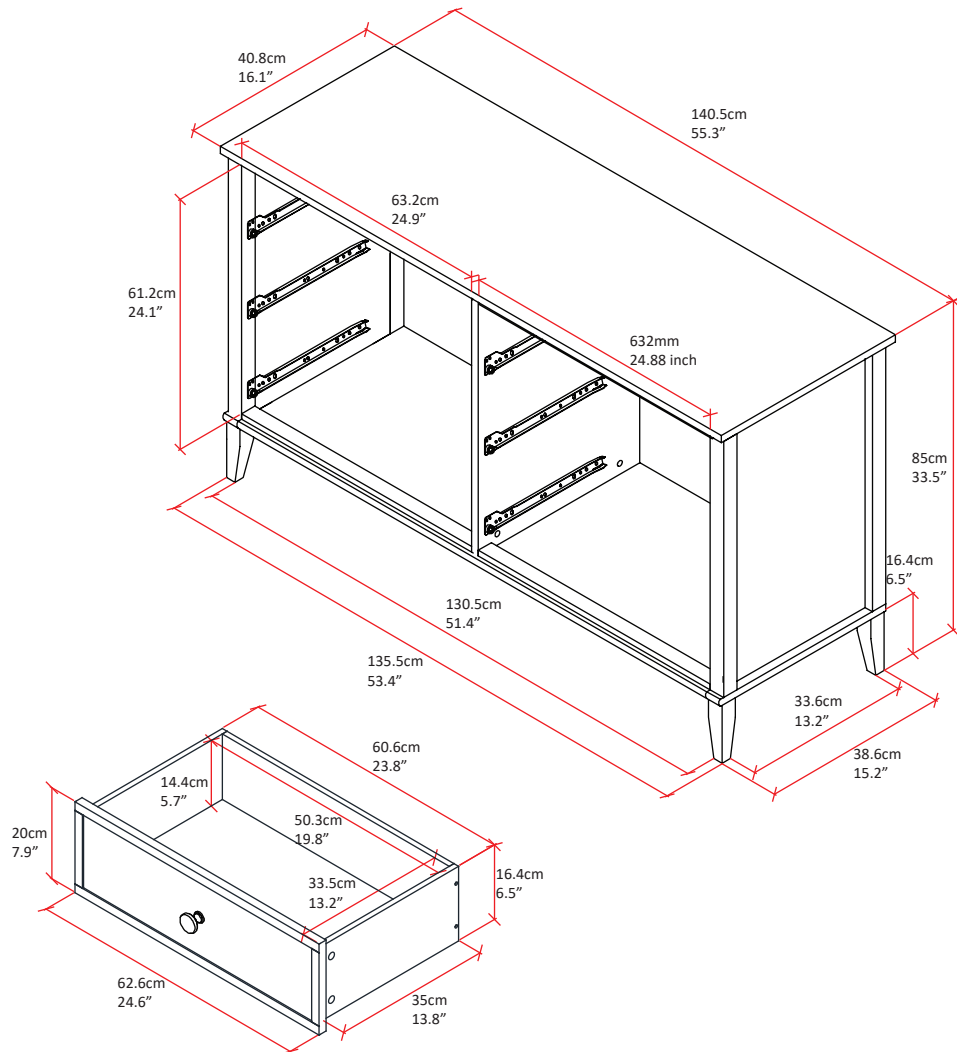

6228013COM - FRANKLIN 6 DRAWER DRESSER  
 6228815COM - FRANKLIN 6 DRAWER DRESSER  
 6228872COM - FRANKLIN 6 DRAWER DRESSER

6228810COM - FRANKLIN 6 DRAWER DRESSER  
 6228814COM - FRANKLIN 6 DRAWER DRESSER  
 6228807COM - FRANKLIN 6 DRAWER DRESSER

Finish: White / Gray / Black / Blue / Yellow / Pink

Wood Breakdown:

MDF 61.5%, CB 30.8%, RW 7.7%

Each storage: 0.86 Cubic Feet

Total storage: 5.16 Cubic Feet

Overall Product Size

140.5cm (W) x 40.8cm (D) x 85cm (H)

55.3" (W) x 16.1" (D) x 33.5" (H)

Maximum Weight Capacities:

Unit Weight: 122.14lbs (55.4kg)

10 lbs.

4.5 kg

(each drawer)

80 lbs.

36.3 kg