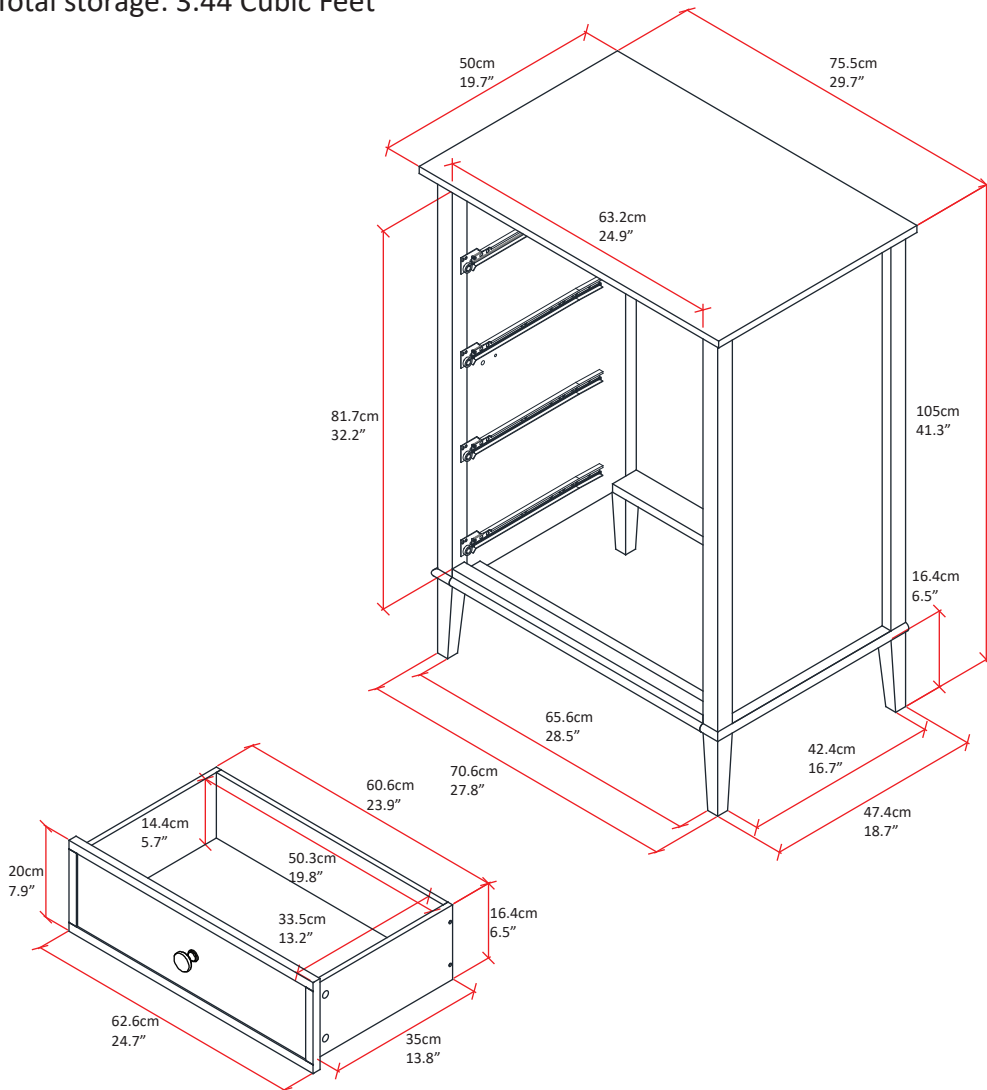

5832013COM - FRANKLIN 4 DRAWER DRESSER
 5832815COM - FRANKLIN 4 DRAWER DRESSER
 5832872COM - FRANKLIN 4 DRAWER DRESSER

5832810COM - FRANKLIN 4 DRAWER DRESSER
 5832814COM - FRANKLIN 4 DRAWER DRESSER
 5832807COM - FRANKLIN 4 DRAWER DRESSER

Finish: White / Gray / Black / Blue / Yellow / Pink

Wood Breakdown:
 MDF 61.5%, CB 30.8%, RW 7.7%
 Each storage: 0.86 Cubic Feet
 Total storage: 3.44 Cubic Feet

Overall Product Size
 75.5cm (W) x 50cm (D) x 105cm (H)
 29.7" (W) x 19.7" (D) x 41.3" (H)

Maximum Weight Capacities:
 Unit Weight: 91.27lbs (41.4kg)