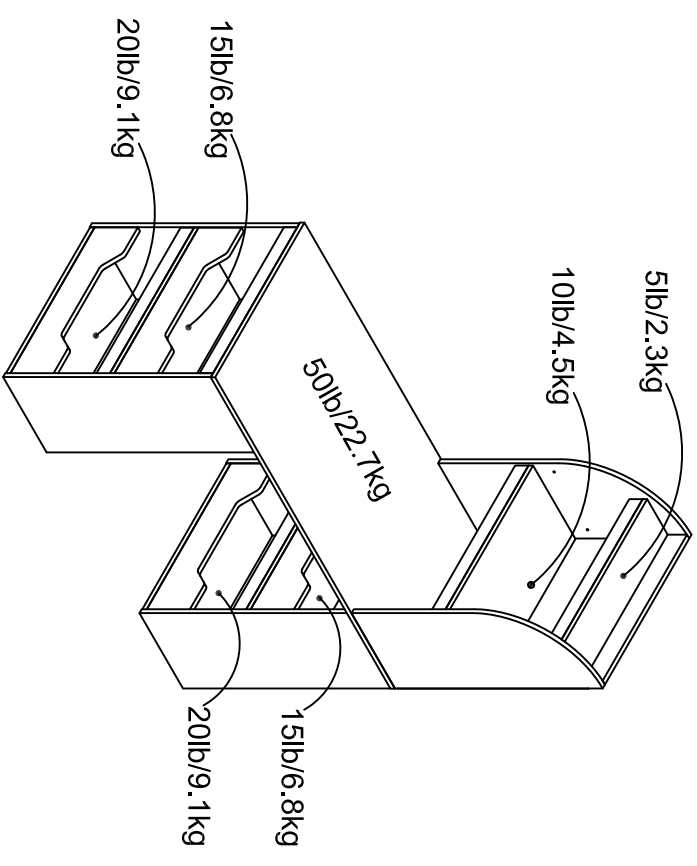

1304013COM 1304412COM 1304847COM Desk With Bookcase Storage

Wood Breakdown:
PB 98%, Steel 2%
Total storage: 10 cubic feet

Overall Product Size:
47.52" W x 23.6" D x 55.47" H
120.7cm W x 60cm D x 140.9cm H

Maximum Weight Capacities
Unit Weight: 94.16lbs. (42.8 kg)