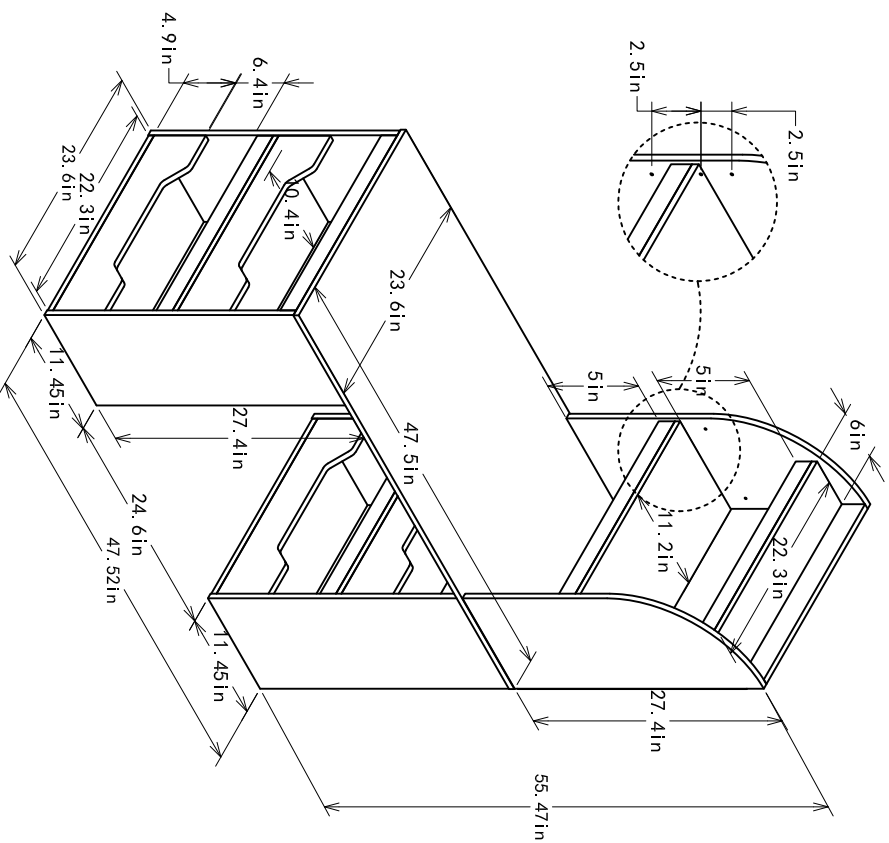

1304013COM 1304412COM 1304847COM Desk With Bookcase Storage

Wood Breakdown:
PB 98%, Steel 2%
Total storage: 10 cubic feet

Overall Product Size:
47.52" W x 23.6" D x 55.47" H
120.7cm W x 60cm D x 140.9cm H

Maximum Weight Capacities
Unit Weight: 94.16lbs. (42.8 kg)