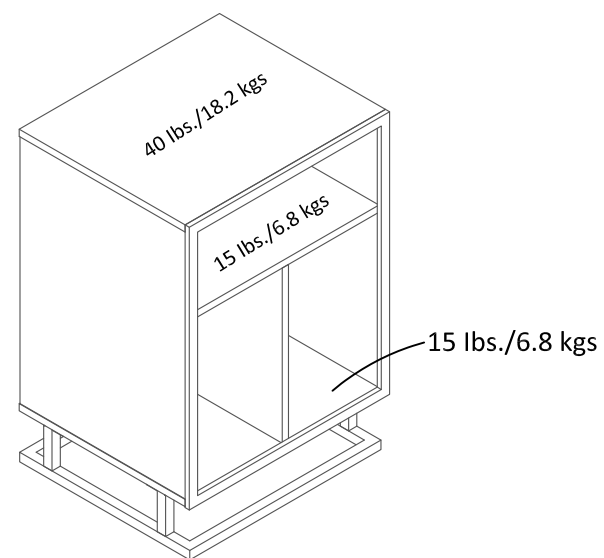

## Wood Breakdown:

PB:81.3%

MDF:3.4%

Total Storage: 3.26 cubic feet

## Overall Product Size:

19"W x 16.14"D x 27.56"H

48.3cm W x 41.0cm D x 70.0cm H

## Maximum Weight Capacities

Unit Weight: 32.5 lbs (14.75 kg)