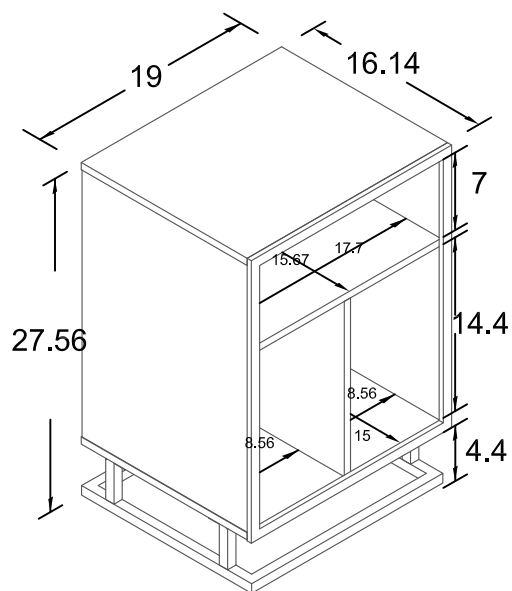

## Wood Breakdown:

PB:81.3%

MDF:3.4%

Total Storage: 3.26 cubic feet

## Overall Product Size:

19"W x 16.14"D x 27.56"H

48.3cm W x 41.0cm D x 70.0cm H

## Maximum Weight Capacities

Unit Weight: 32.5 lbs (14.75 kg)