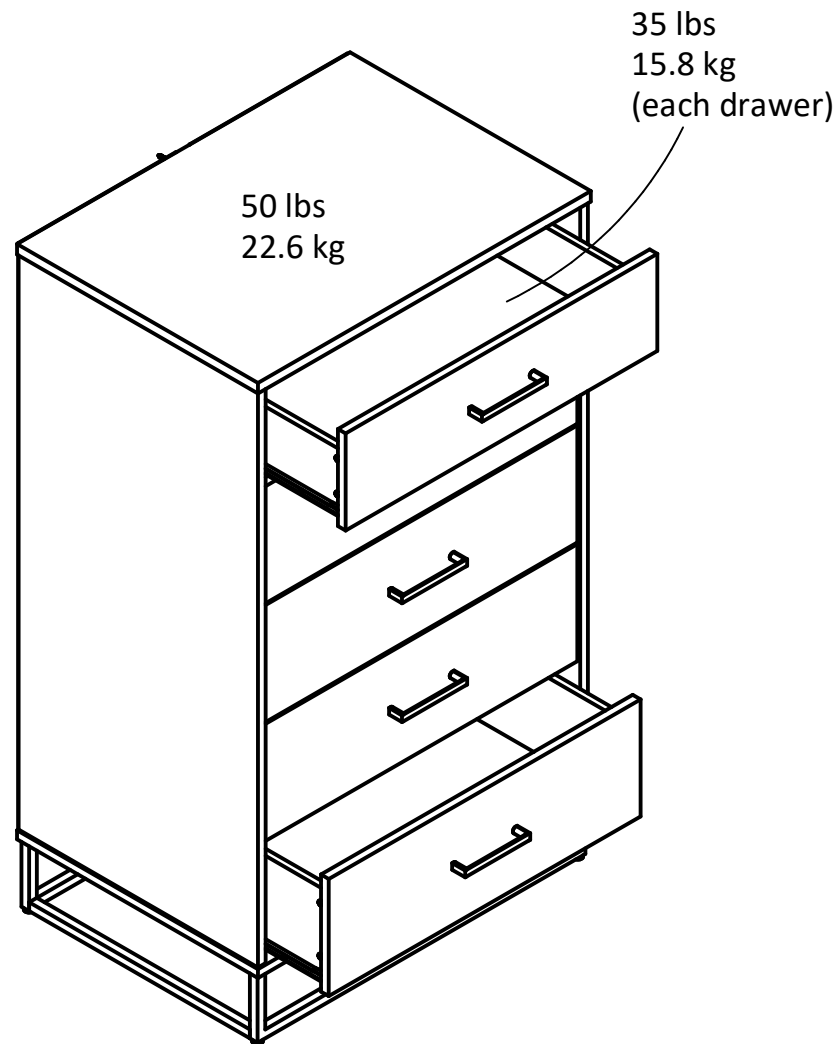

Lower 4 drawers  
 Interior Drawer dimensions:  
 23.66 in. (60.1 cm) W  
 5.89 in. (14.9 cm) H  
 12.97 in. (32.9 cm) D  
 1.05 cubic feet each drawer

Upper drawer  
 Interior Drawer dimensions:  
 23.66 in. (60.1 cm) W  
 4.04 in. (10.3 cm) H  
 12.97 in. (32.9 cm) D  
 0.72 cubic feet

Lower 4 drawers

Upper drawer

Wood Breakdown: 82%  
 Total storage: 4.92 cubic feet

Overall Product Size:  
 27.19"W x 19.69"D x 47.21"H  
 69.1cm W x 50.0cm D x 119.8cm H

Maximum Weight Capacities  
 Unit Weight: 97 lbs. (44.0 kg)