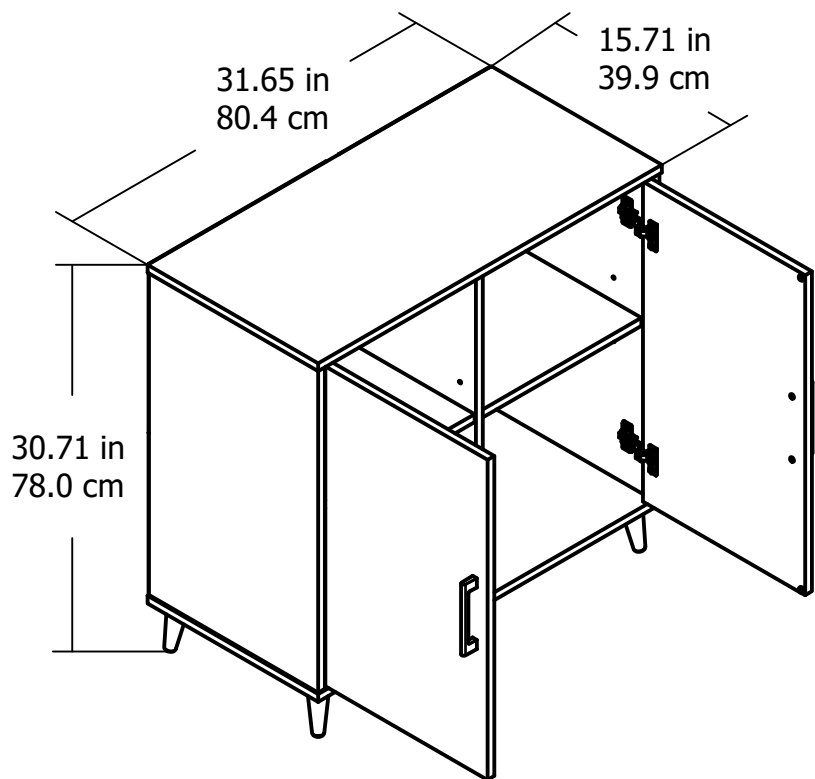

# 6544 - Modern Accent Cabinet

Door Area dimensions:  
29.52 in. (75.0 cm) W  
25.11 in. (63.8 cm) H  
14.72 in. (37.4 cm) D  
1.58 cubic feet each storage area

Wood Breakdown: 90%  
Total storage: 6.32 cubic feet

Overall Product Size (in inches)  
31.65"W x 15.71"D x 30.71"H  
80.4cm W x 39.9cm D x 78.0cm H

20 lbs for each shelf

Maximum Weight Capacities  
Unit Weight: 50.1 lbs (22.8 kg)