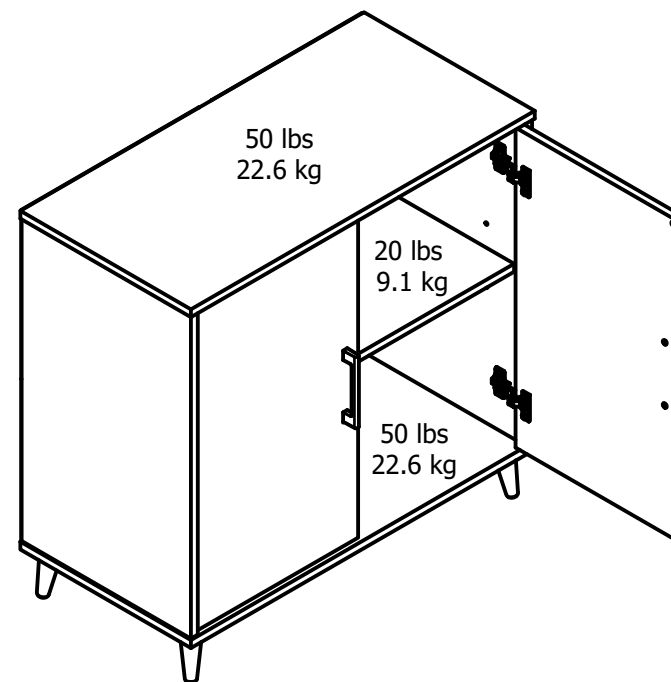

# 6544 - Modern Accent Cabinet

Door Area dimensions:  
29.52 in. (75.0 cm) W  
25.11 in. (63.8 cm) H  
14.72 in. (37.4 cm) D  
1.58 cubic feet each storage area

Wood Breakdown: 90%  
Total storage: 6.32 cubic feet

Overall Product Size (in inches)  
31.65"W x 15.71"D x 30.71"H  
80.4cm W x 39.9cm D x 78.0cm H

20 lbs for each shelf

Maximum Weight Capacities  
Unit Weight: 50.1 lbs (22.8 kg)