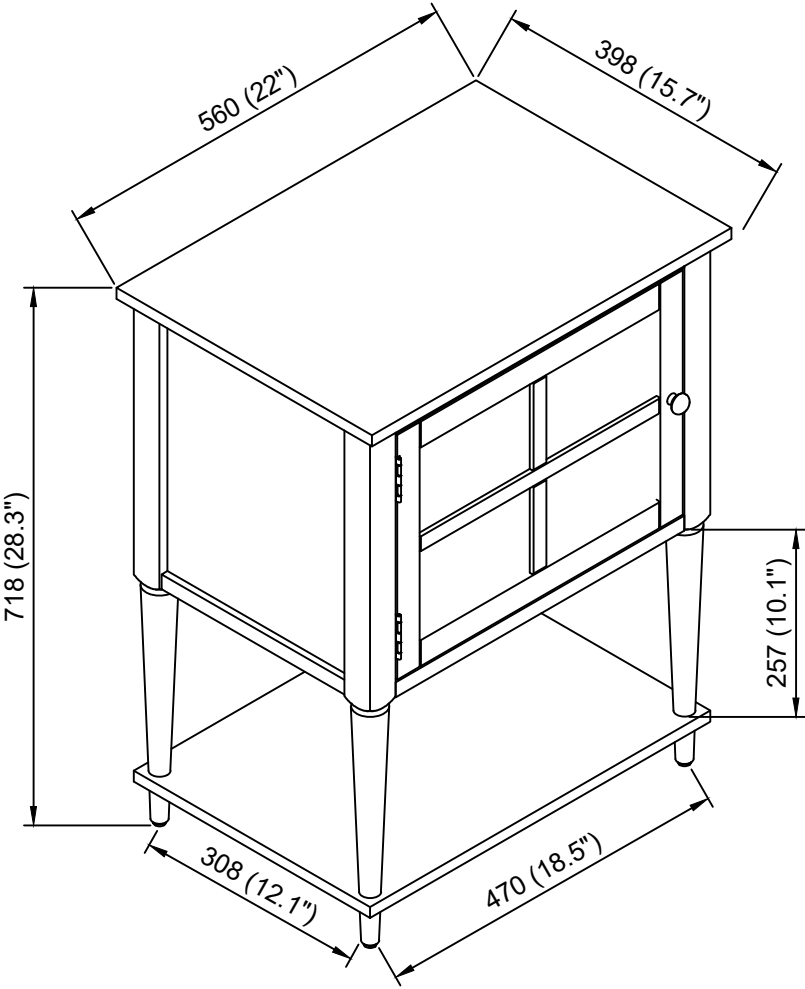

# 8969xxxCOM – Fairmont Accent Table.

Finish: White – Black – Yellow

Wood breakdown: 99%  
Total storage: 5.6 cubit feet

Overall Product Size:  
22"W x 15.6"D x 28.3"H  
56cm W x 39.6cm D x 71.8cm H

Maximum Weight Capacities  
Unit Weight: 29.3 lbs. (13.3 Kgs)