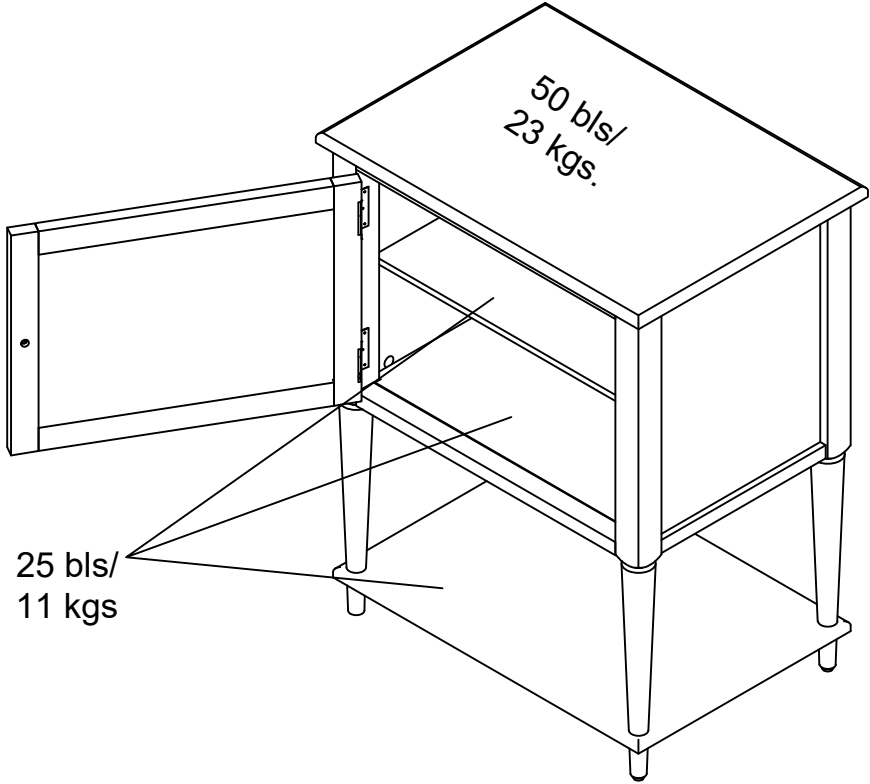

# 8969xxxCOM – Fairmont Accent Table.

Finish: White – Black – Yellow

Wood breakdown: 99%  
Total storage: 5.6 cubit feet

Overall Product Size:  
22"W x 15.6"D x 28.3"H  
56cm W x 39.6cm D x 71.8cm H

Maximum Weight Capacities  
Unit Weight: 29.3 lbs. (13.3 Kgs)