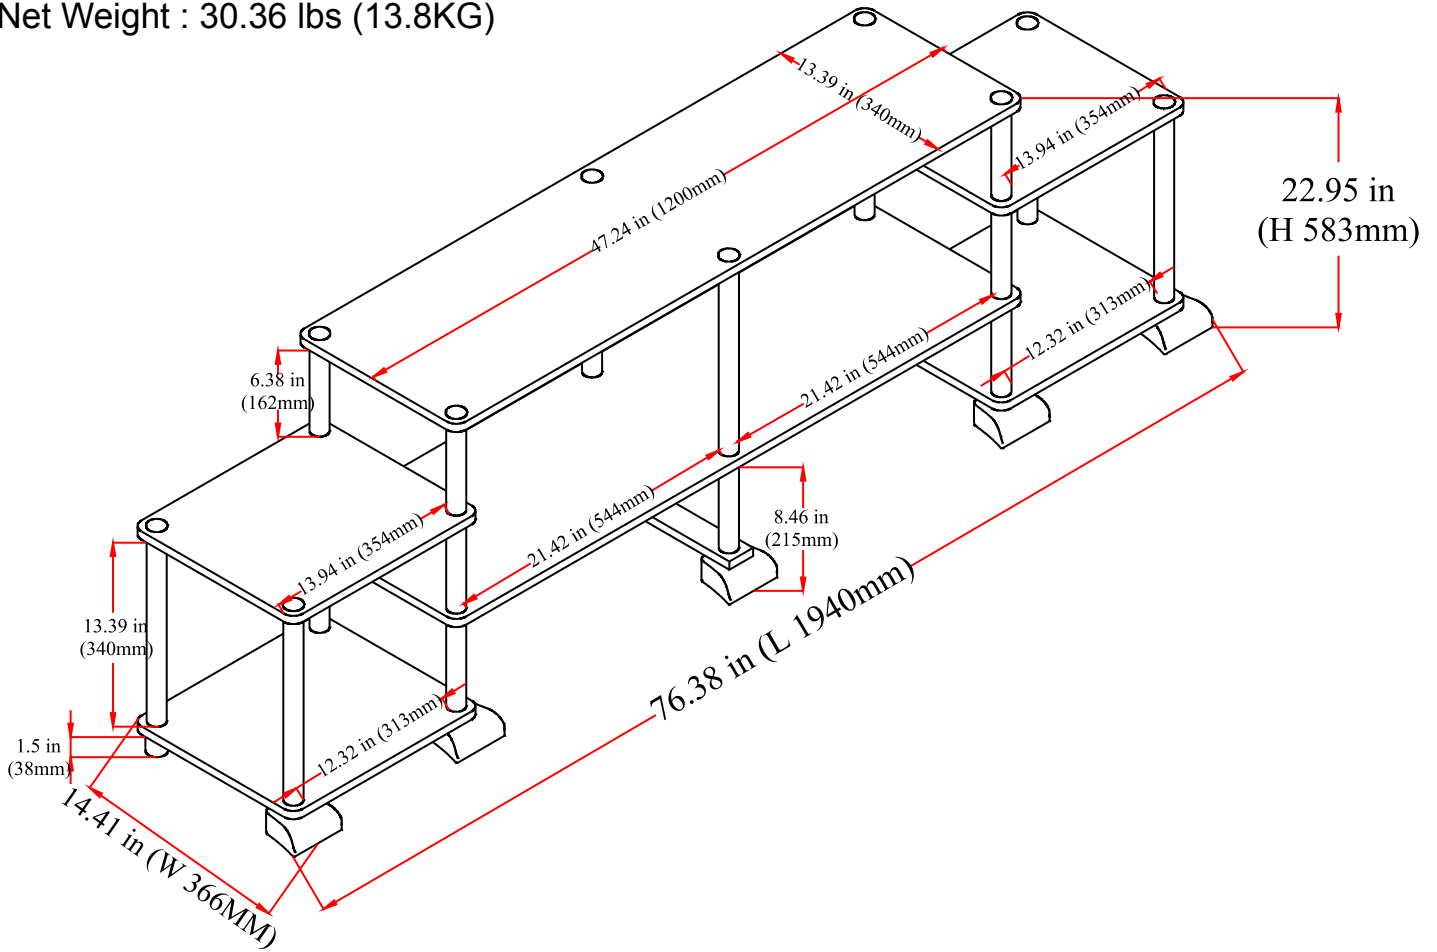

CONDOR TOOLLESS TV STAND

MODEL NO : 6743333COM / 6743335COM / 6743900COM

OVERALL PRODUCT SIZE(in inches)

22.95 in. H x 76.38 in. W x 14.41 in. D

Unit Net Weight : 30.36 lbs (13.8KG)

MAXIMUM WEIGHT CAPACITIES