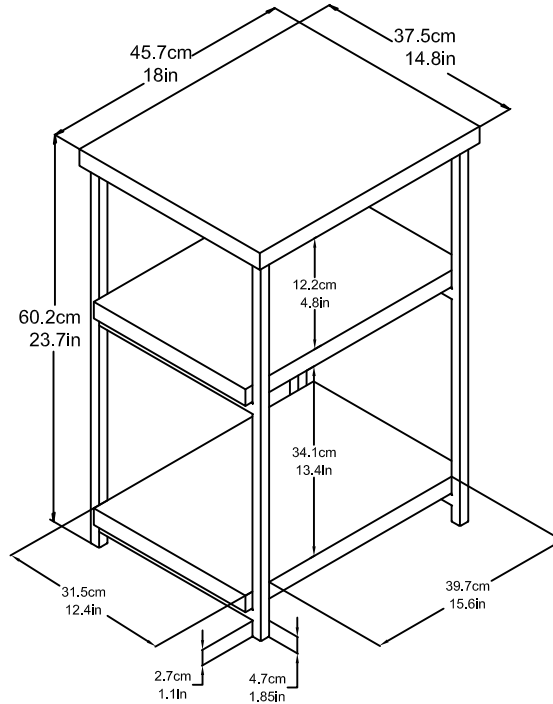

Elmwood End Table

Model Number: 5048096PCOM

Finish: Sonoma oak

OVERALL PRODUCT SIZE(in inches)

End Table: 18" (W)* 14.8" (D)* 23.7" (H)

MAXIMUM WEIGHT CAPACITIES