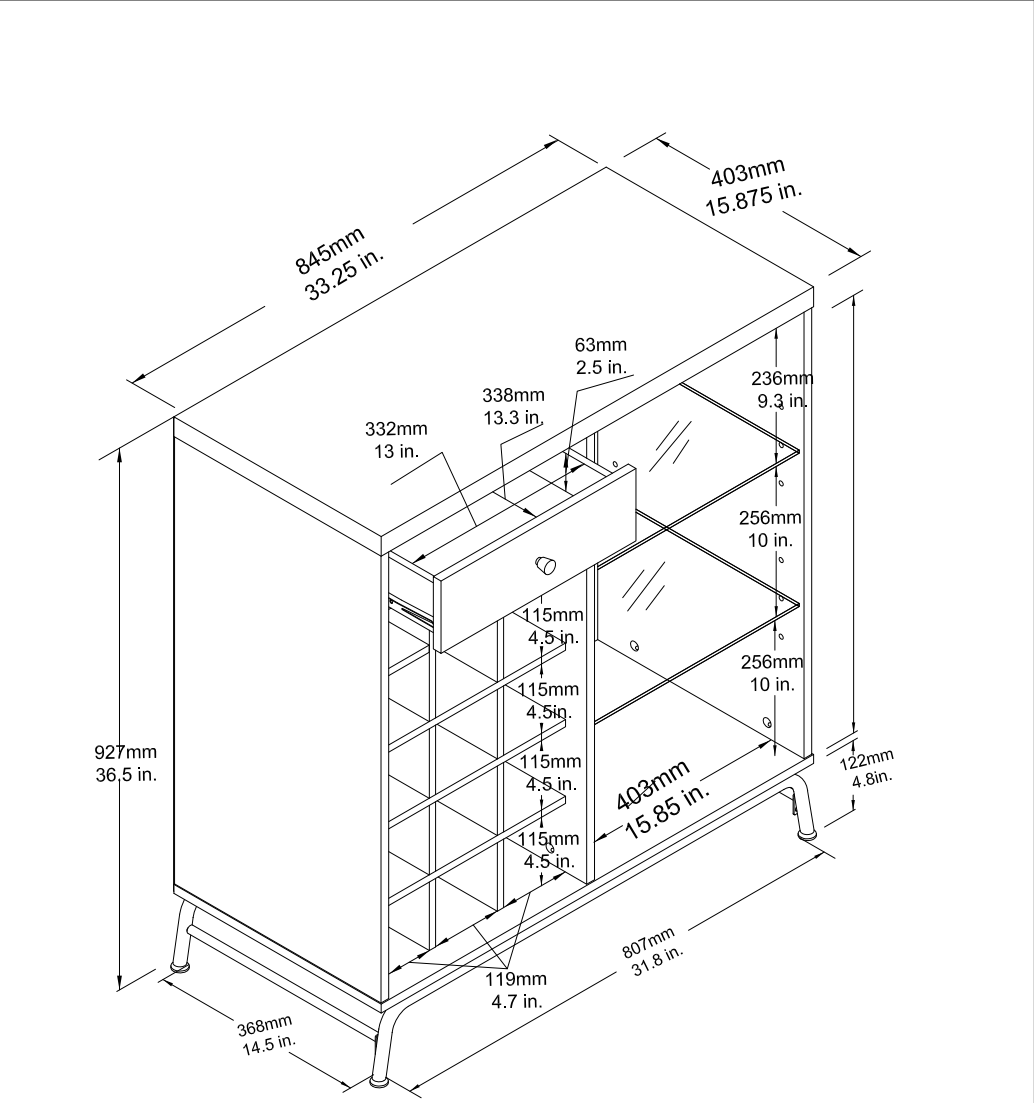

3593013COM - Beverage Cabinet

Finish: White/Black

Wood Breakdown:
MDF 16.8%, PB 83.2%,
Total storage: 20.02 cubic feet

Overall Product Size:
33.25" W × 15.875" D × 36.5" H
84.5cm W × 40.3cm D × 92.7cm H

Maximum Weight Capacities
Unit Weight: 76.7lbs. (34.86 kg)