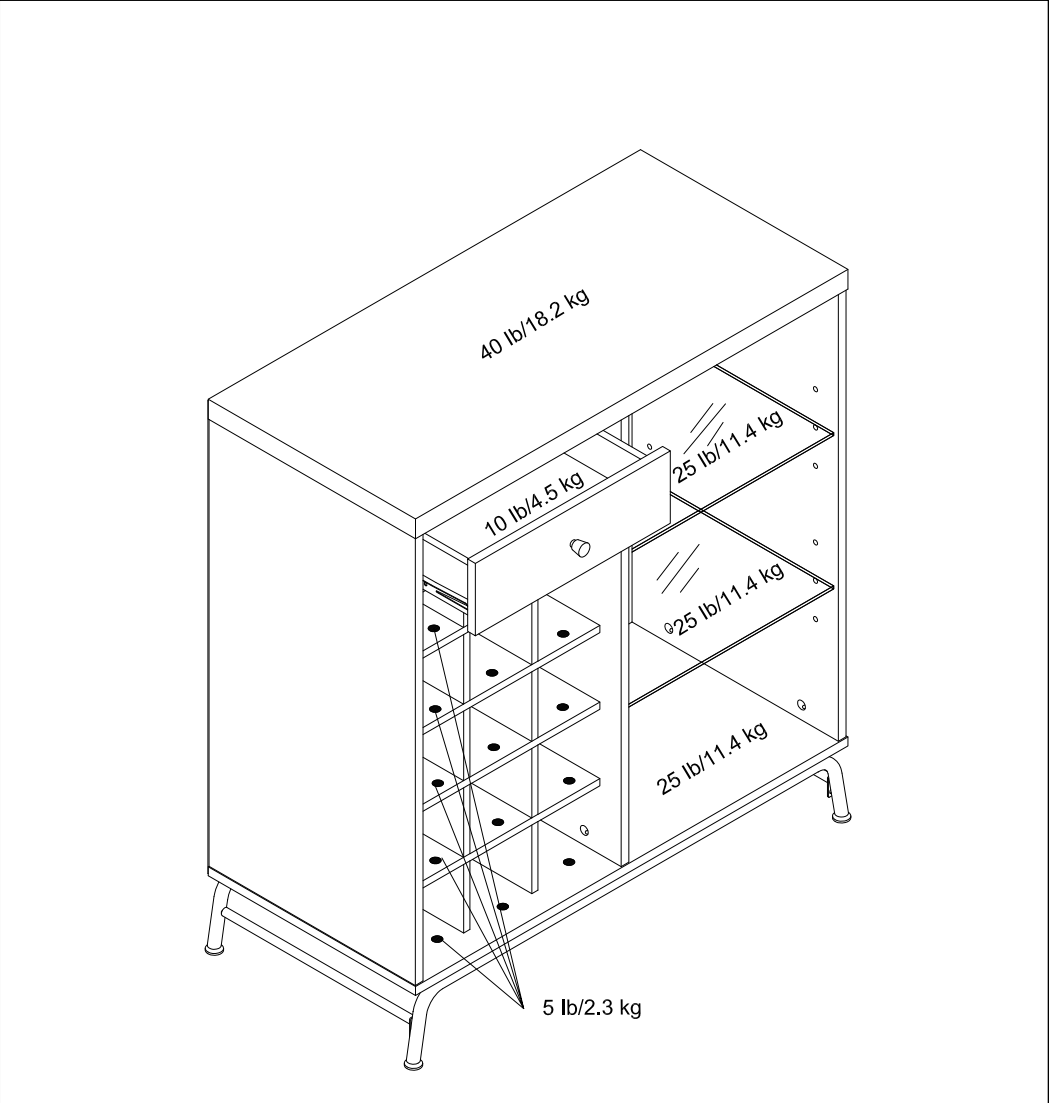

3593013COM - Beverage Cabinet

Finish: White/Black

Wood Breakdown:
MDF 16.8%, PB 83.2%,
Total storage: 20.02 cubic feet

Overall Product Size:
33.25" W × 15.875" D × 36.5" H
84.5cm W × 40.3cm D × 92.7cm H

Maximum Weight Capacities
Unit Weight: 76.7lbs. (34.86 kg)