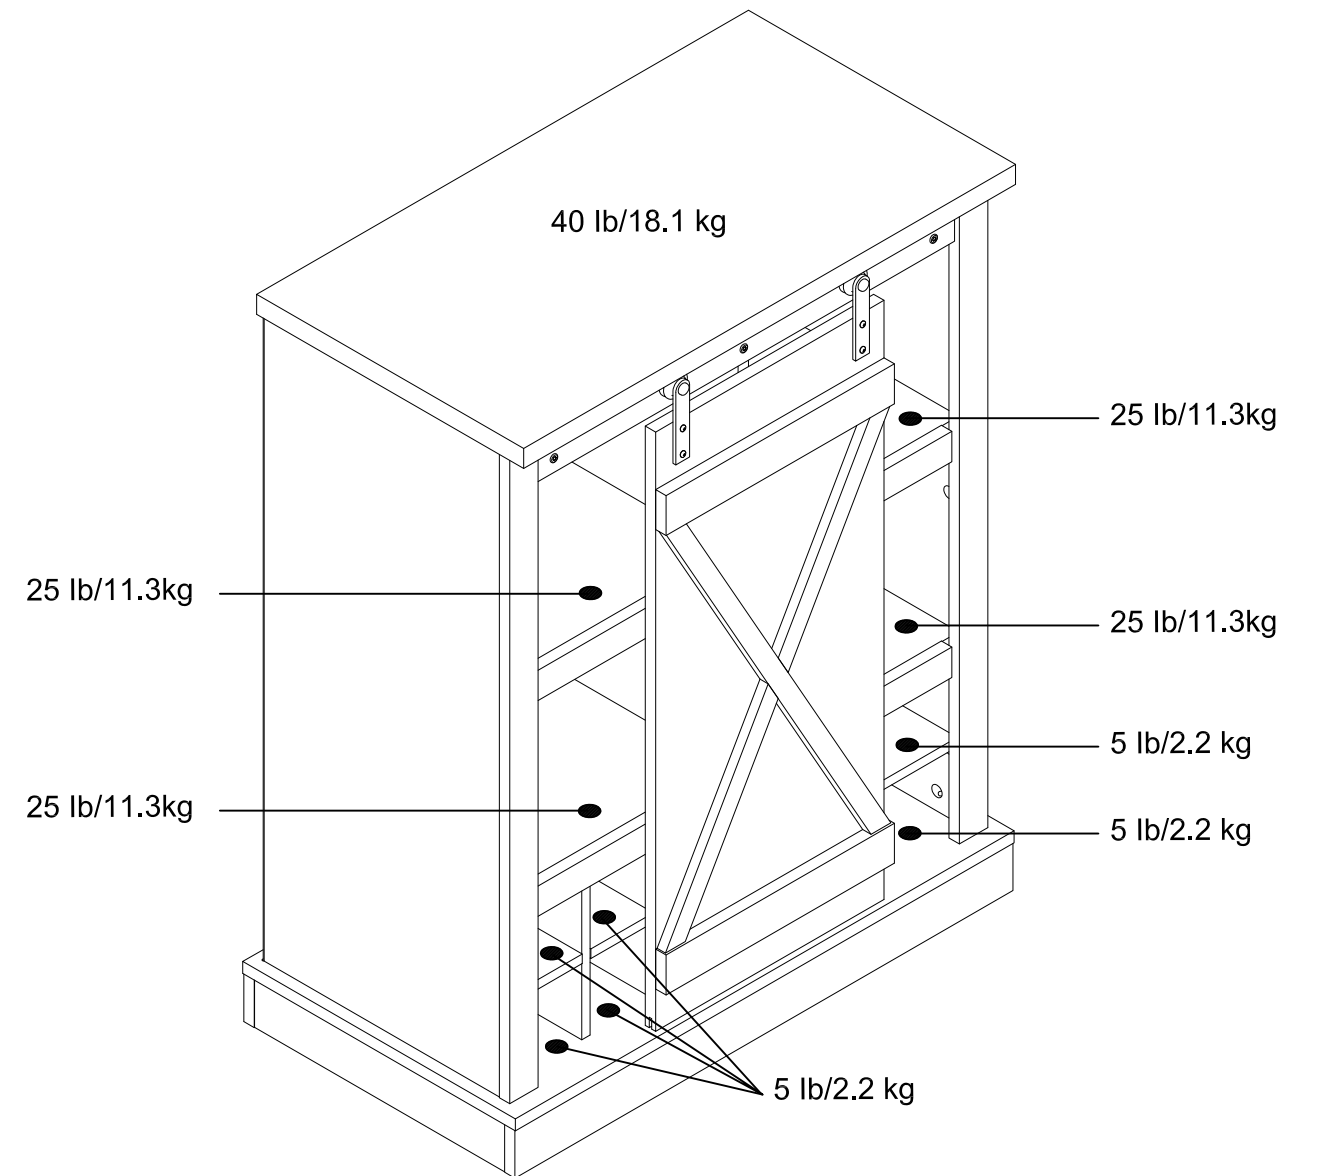

3389903COM - Beverage Cabinet

Finish: Brown Oak

Wood Breakdown:
MDF 11.2%, PB 88.8%,
Total storage: **20.02** cubic feet

Overall Product Size:
28.4" W × 16" D × 36" H
72.1cm W × 40.6cm D × 91.5cm H

Maximum Weight Capacities
Unit Weight: 71lbs. (32.3 kg)