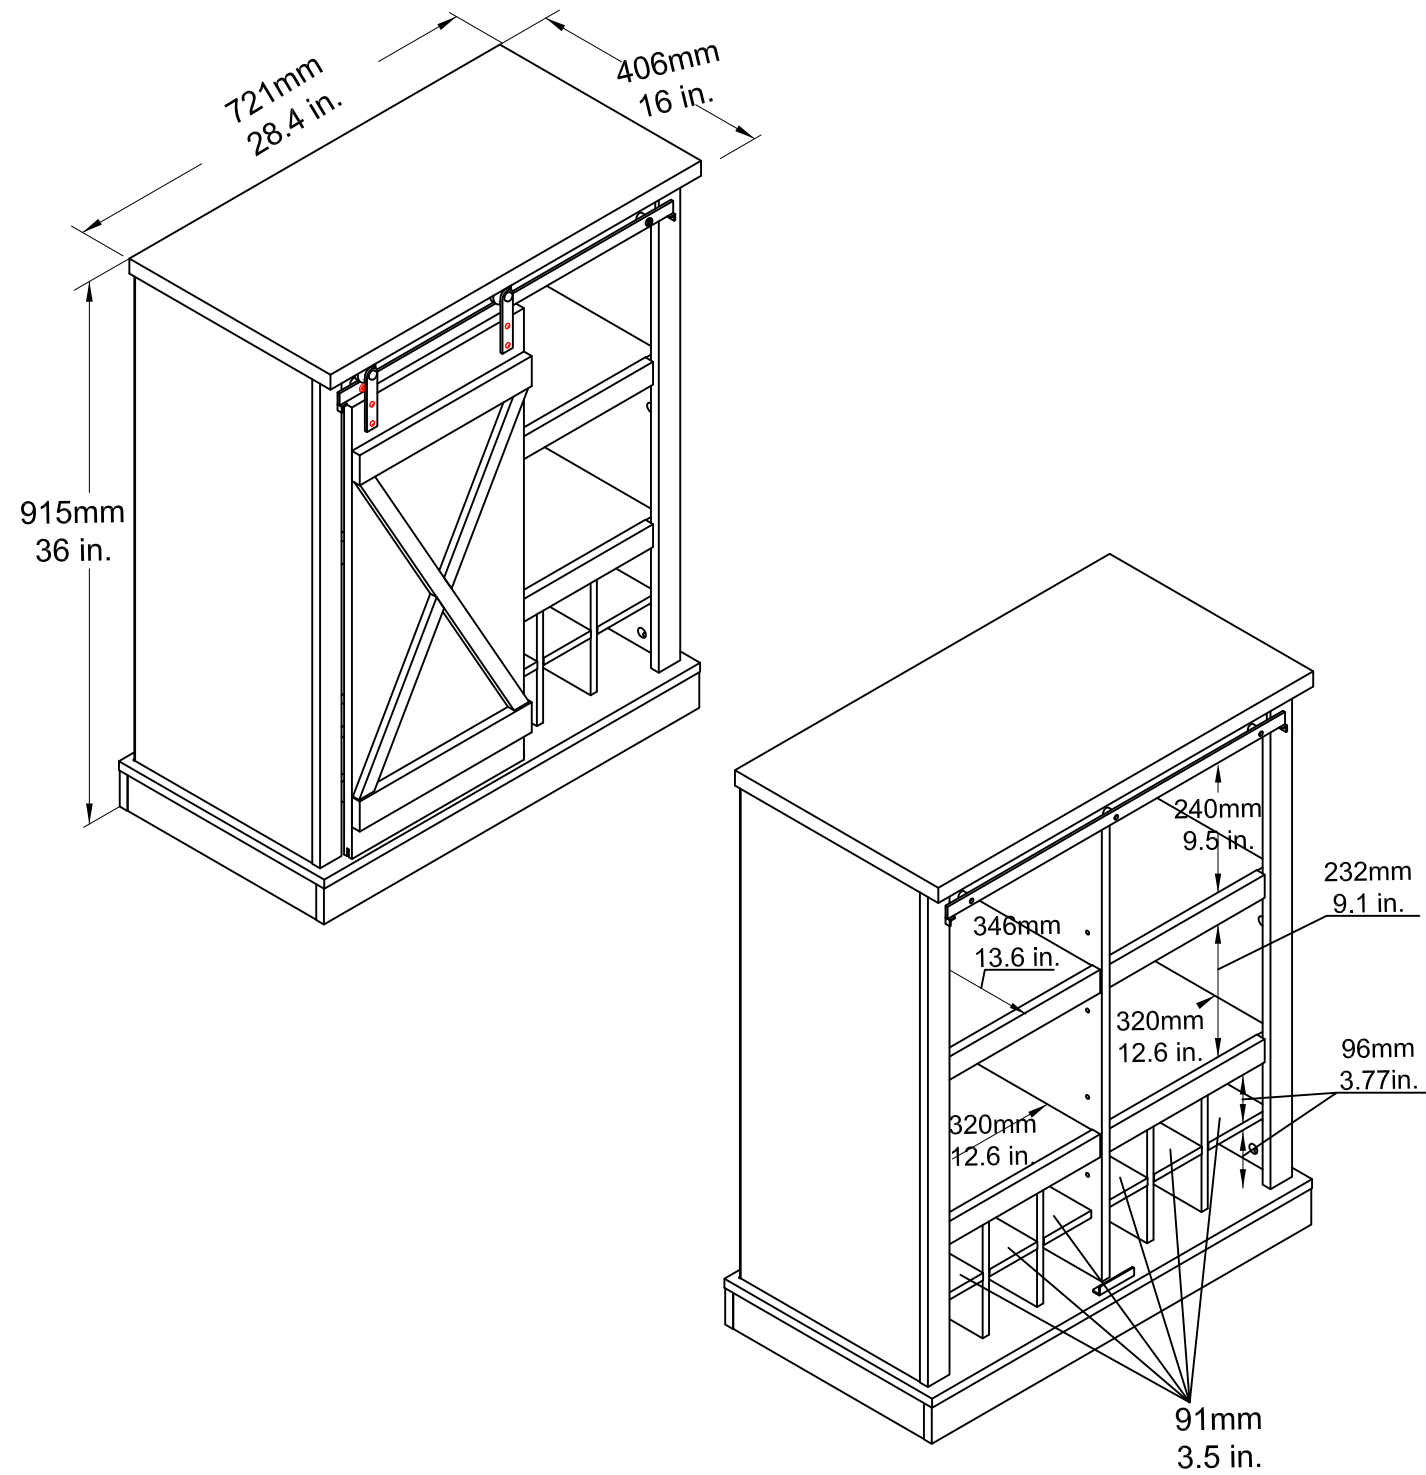

3389903COM - Beverage Cabinet

Finish: Brown Oak

Wood Breakdown:
MDF 11.2%, PB 88.8%,
Total storage: **20.02** cubic feet

Overall Product Size:
28.4" W × 16" D × 36" H
72.1cm W × 40.6cm D × 91.5cm H

Maximum Weight Capacities
Unit Weight: 71lbs. (32.3 kg)