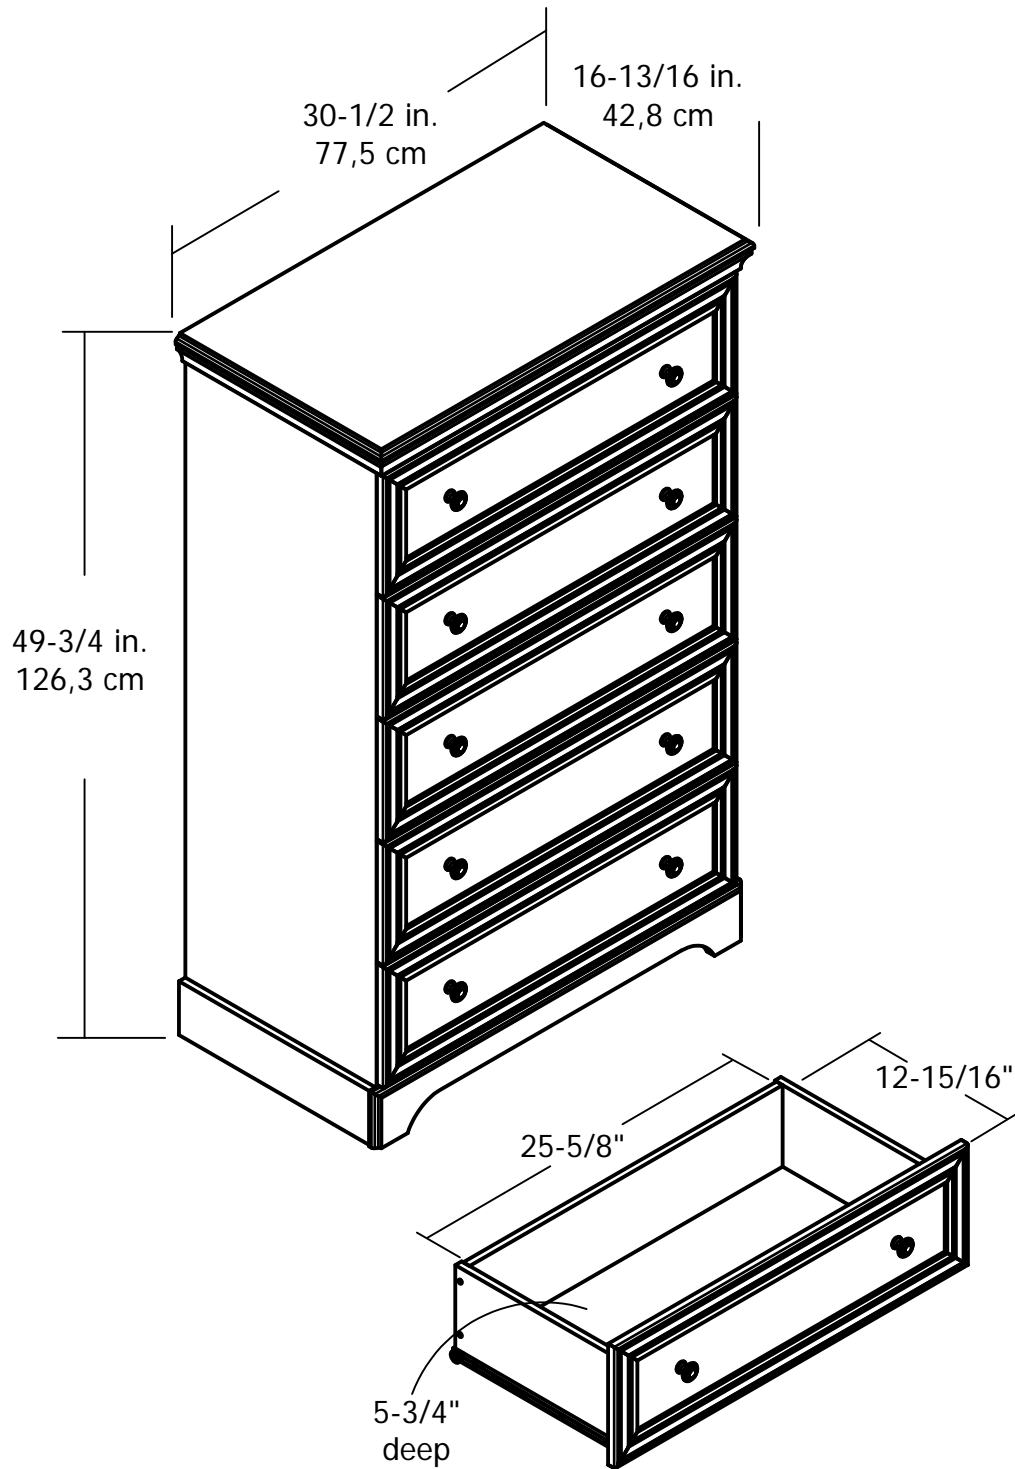

A Dorel Company
AMERIWOOD[™]
INDUSTRIES

MODEL NUMBER
5662213PCOM
ASSEMBLY

UNIT DESCRIPTION

DRESSER

ASSEMBLED DIMENSIONS (H X W X D)

49-3/4 in. H x 30-1/2 in. W x 16-13/16 in. D

126.3 cm H x 77.5 cm W x 42.8 cm D

FINISH: (213) RODEO OAK