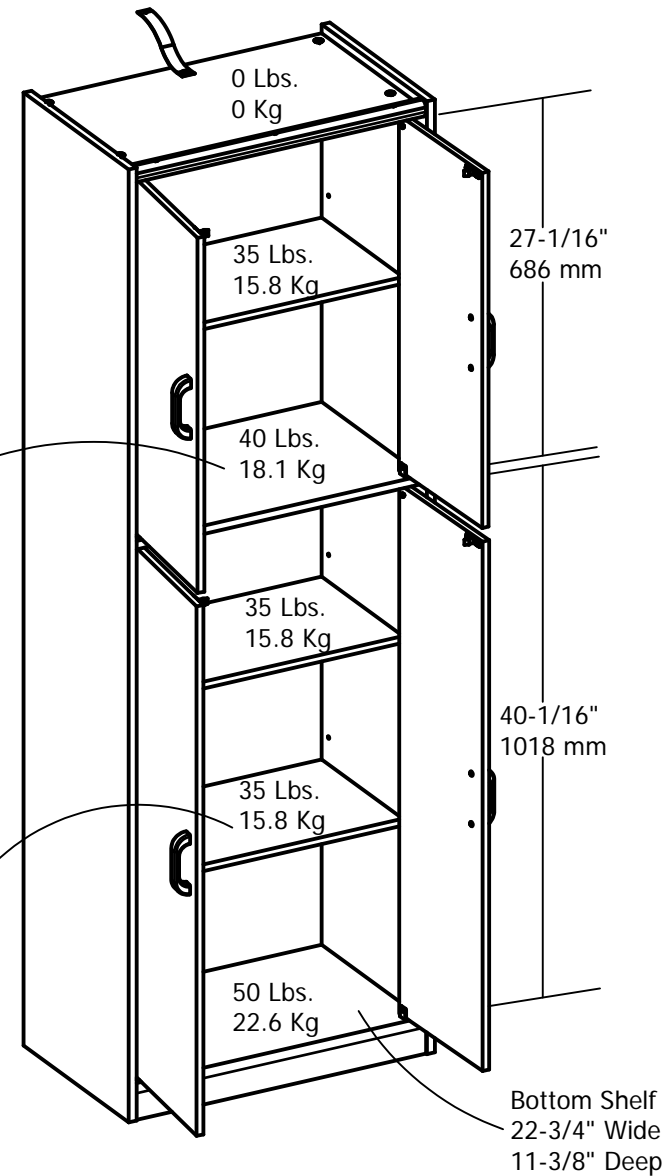

UNIT DESCRIPTION

Deluxe Pantry

ASSEMBLED DIMENSIONS (H X W X D)

71-7/16in" X 23-3/8in" X 14-3/4"
 181.5cm X 59.4cm X 37.5cm

Fixed Shelf
 22-3/4" Wide
 11-3/8" Deep

Adj. Shelf
 22-3/4" Wide
 11-3/8" Deep

Bottom Shelf
 22-3/4" Wide
 11-3/8" Deep

FINISH: (15) WHITE STIPPLE W/OAK TRIM
 WEIGHT: 85 LBS (38.6 KG.)