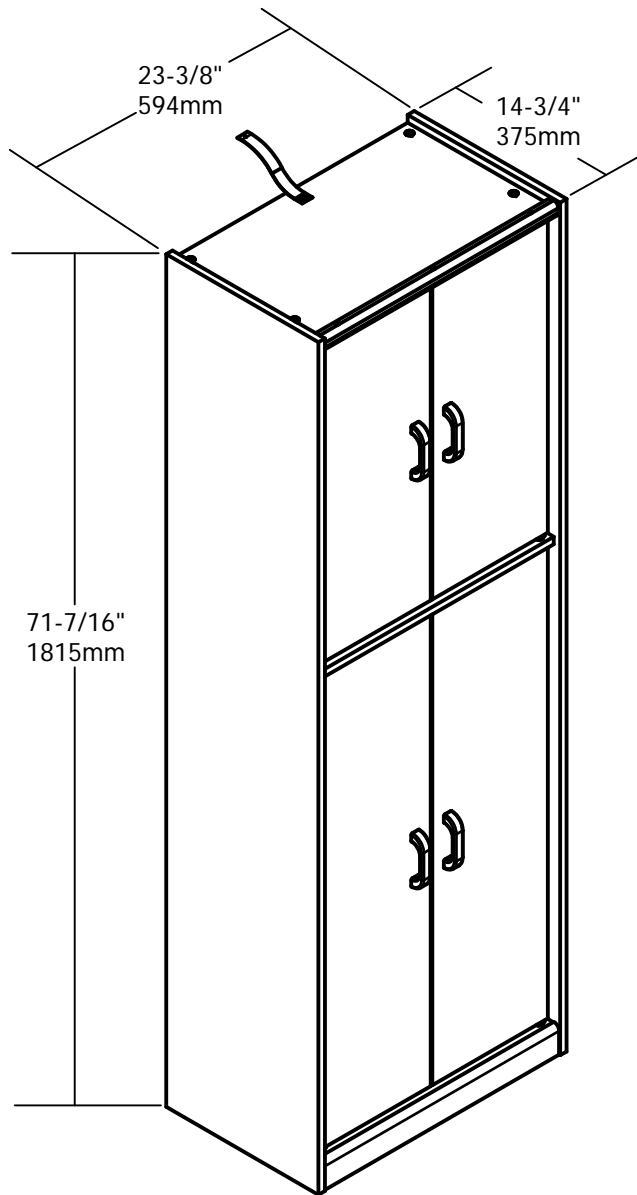

UNIT DESCRIPTION

Deluxe Pantry

ASSEMBLED DIMENSIONS (H X W X D)

71-7/16in" X 23-3/8in" X 14-3/4"
 181.5cm X 59.4cm X 37.5cm

Fixed Shelf
 22-3/4" Wide
 11-3/8" Deep

Adj. Shelf
 22-3/4" Wide
 11-3/8" Deep

Bottom Shelf
 22-3/4" Wide
 11-3/8" Deep

FINISH: (15) WHITE STIPPLE W/OAK TRIM
 WEIGHT: 85 LBS (38.6 KG.)