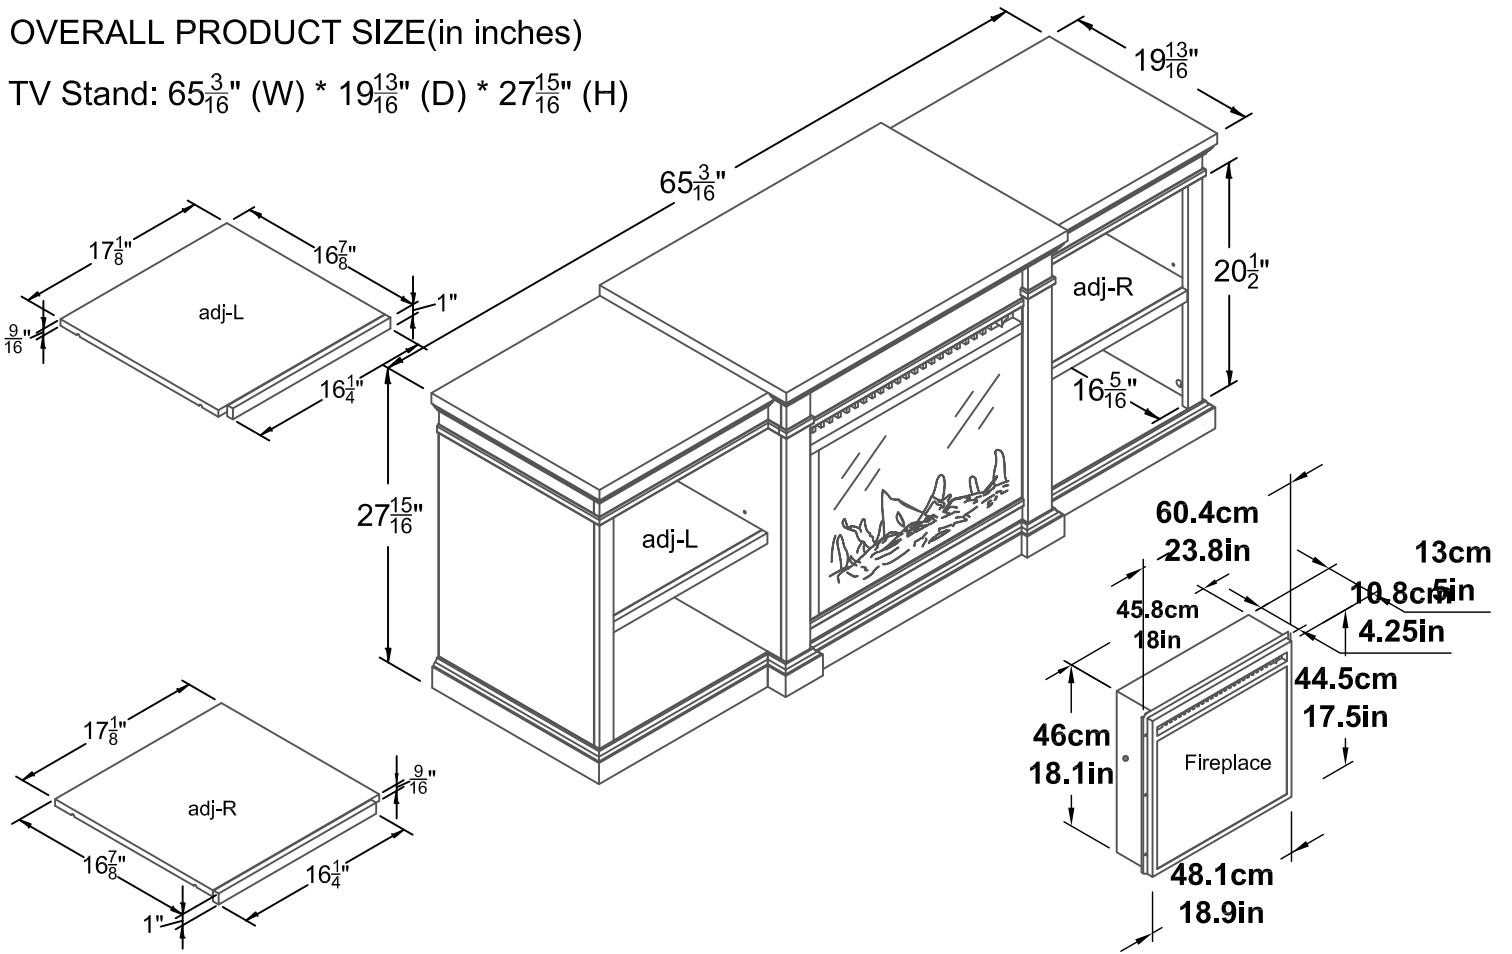

Fireplace TV Stand with Bookcase Sides

Model Number: 1767096PCOM

Finish: Black

OVERALL PRODUCT SIZE(in inches)

TV Stand: $65\frac{3}{16}$ " (W) * $19\frac{13}{16}$ " (D) * $27\frac{15}{16}$ " (H)

MAXIMUM WEIGHT CAPACITIES