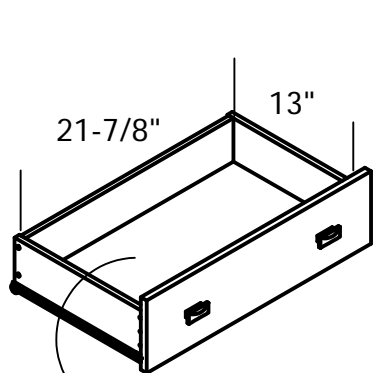

FINISH: (215) CENTURY BARN PINE

UNIT WEIGHT: 164 LBS.

MODEL NUMBER
5685215
ASSEMBLY

UNIT DESCRIPTION

6 DRAWER DRESSER

ASSEMBLED DIMENSIONS (H X W X D)

33-3/8" H X 53-5/8" W X 17" D

84.8cm H X 136.2cm W X 43.2cm D

UPPER DRAWER:
HEIGHT OF DRAWER
COMPARTMENT: 4"

LOWER DRAWER:
HEIGHT OF DRAWER
COMPARTMENT: 5-3/4"

All drawers have a 35 lbs. (15.9 kg) weight limit.