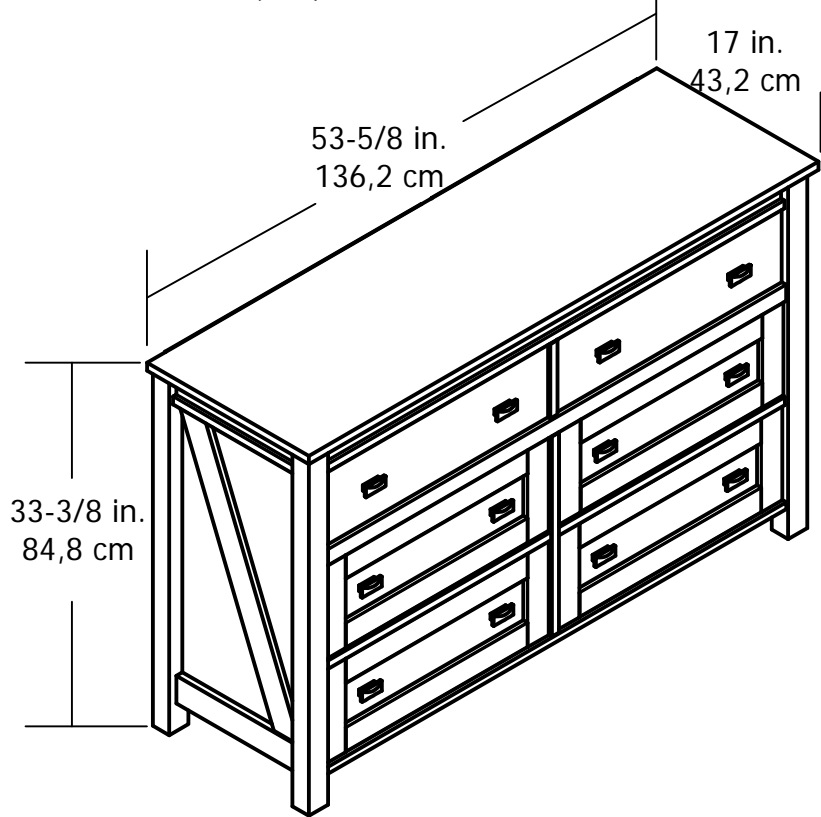

FINISH: (215) CENTURY BARN PINE

UNIT WEIGHT: 164 LBS.

MODEL NUMBER
5685215
ASSEMBLY

UNIT DESCRIPTION

6 DRAWER DRESSER

ASSEMBLED DIMENSIONS (H X W X D)

33-3/8" H X 53-5/8" W X 17" D

84.8cm H X 136.2cm W X 43.2cm D

UPPER DRAWER:
HEIGHT OF DRAWER
COMPARTMENT: 4"

LOWER DRAWER:
HEIGHT OF DRAWER
COMPARTMENT: 5-3/4"

All drawers have a 35 lbs. (15.9 kg) weight limit.