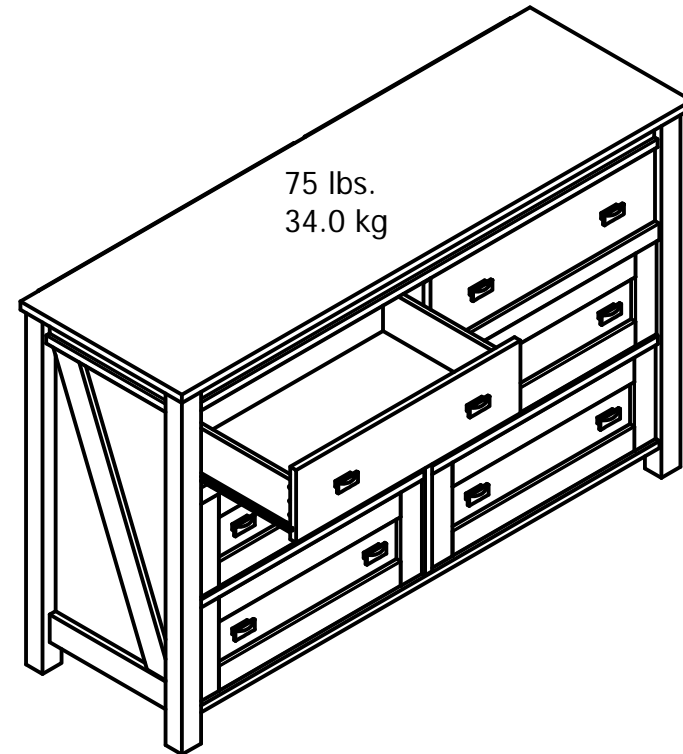

FINISH: (215) CENTURY BARN PINE

UNIT WEIGHT: 164 LBS.

MODEL NUMBER
5685215
ASSEMBLY

UNIT DESCRIPTION

6 DRAWER DRESSER

ASSEMBLED DIMENSIONS (H X W X D)

33-3/8" H X 53-5/8" W X 17" D

84.8cm H X 136.2cm W X 43.2cm D

UPPER DRAWER:
HEIGHT OF DRAWER
COMPARTMENT: 4"

LOWER DRAWER:
HEIGHT OF DRAWER
COMPARTMENT: 5-3/4"

All drawers have a 35 lbs. (15.9 kg) weight limit.