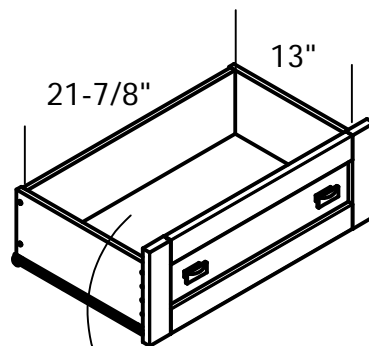

FINISH: (215) CENTURY BARN PINE

UNIT WEIGHT: 164 LBS.

MODEL NUMBER
5685215
ASSEMBLY

UNIT DESCRIPTION

6 DRAWER DRESSER

ASSEMBLED DIMENSIONS (H X W X D)

33-3/8" H X 53-5/8" W X 17" D

84.8cm H X 136.2cm W X 43.2cm D

UPPER DRAWER:
HEIGHT OF DRAWER
COMPARTMENT: 4"

LOWER DRAWER:
HEIGHT OF DRAWER
COMPARTMENT: 5-3/4"

All drawers have a 35 lbs. (15.9 kg) weight limit.