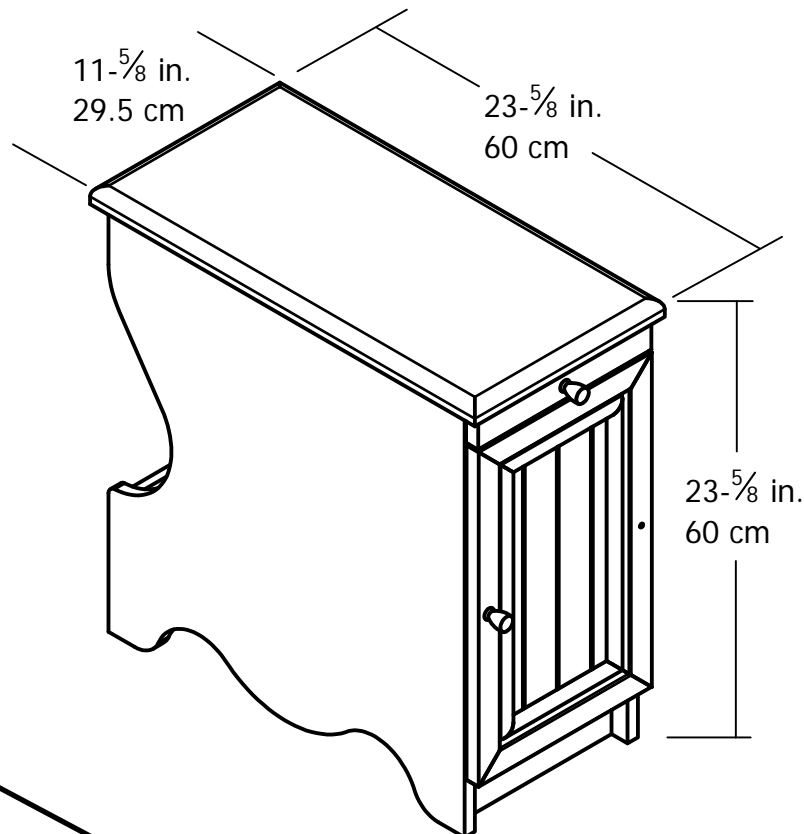

UNIT DESCRIPTION
CHAIRSIDE TABLE

ASSEMBLED DIMENSIONS (H X W X D)

23-5/8 in. H x 11-5/8 in. W x 23-5/8 in. D
 60 cm H x 29.6 cm W x 60 cm D

FINISH: (301) BANK ALDER
 WEIGHT: 36 LBS. (16.33 KG.)

NOTE: DOOR CAN BE INSTALLED AS
 A LEFT HANDED DOOR OR
 A RIGHT HANDED DOOR.