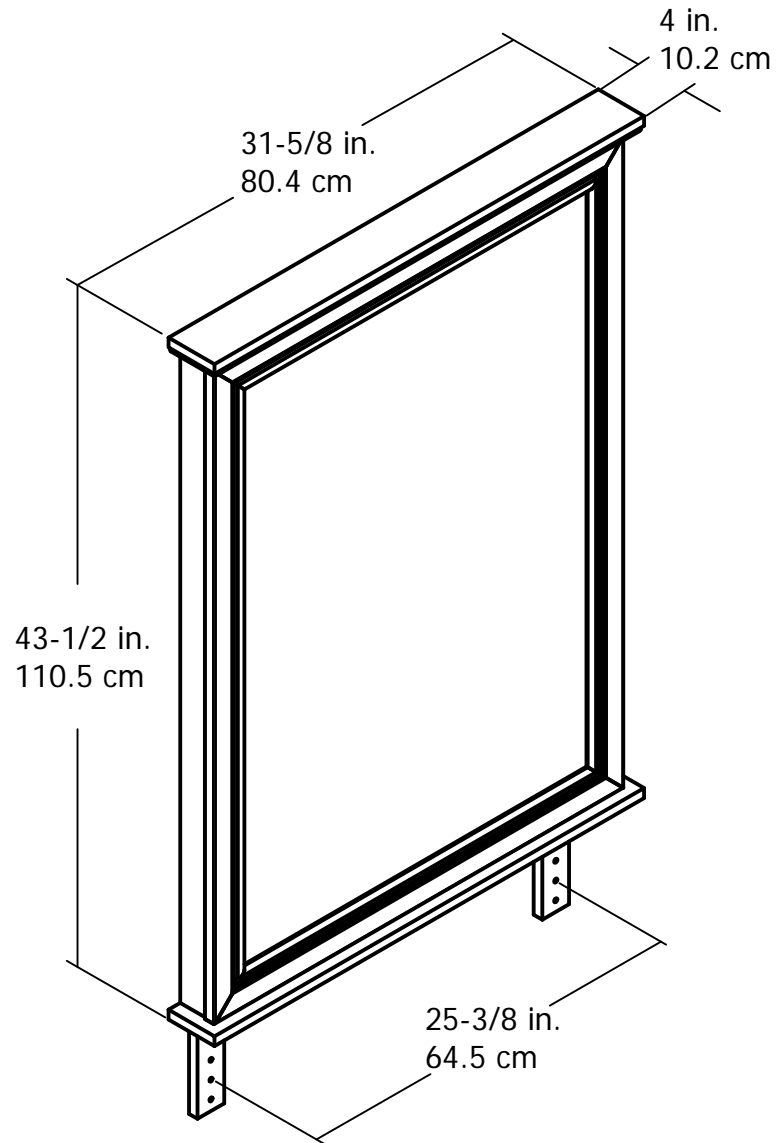

UNIT DESCRIPTION

MIRROR

ASSEMBLED DIMENSIONS (H X W X D)

43-1/2 in. H x 31-5/8 in. W x 4 in. D
110.5 cm H x 80.4 cm W x 10.2 cm D

ASSEMBLED WEIGHT: 54 LBS. (24.5 KG)