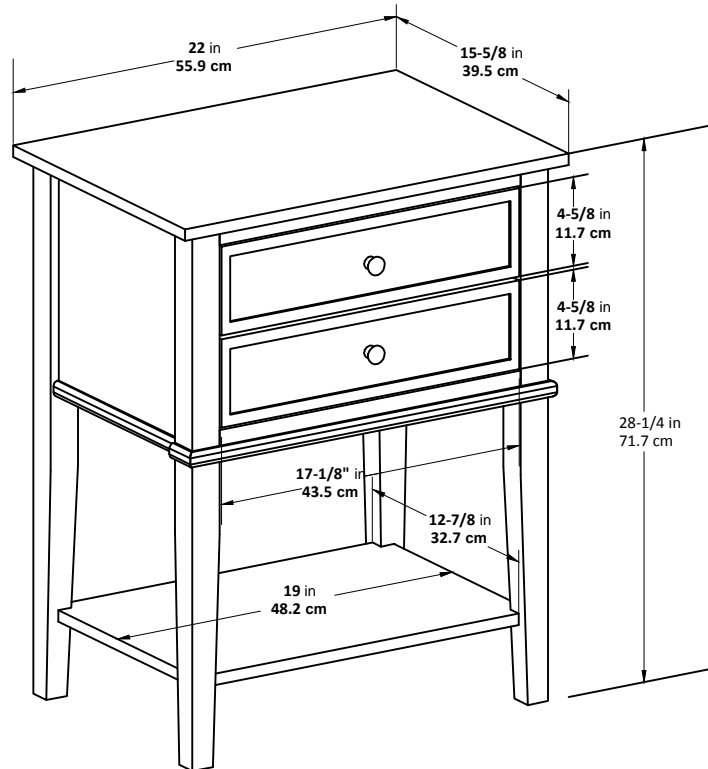

Franklin End Table W/2 Drawers

Model Number: 5062196PCOM
Finish: Grey

OVERALL PRODUCT SIZE(in inches)

End Table W/2 Drawer: 22"(W)* 15-5/8"(D)* 28-1/4"(H)

MAXIMUM WEIGHT CAPACITIES